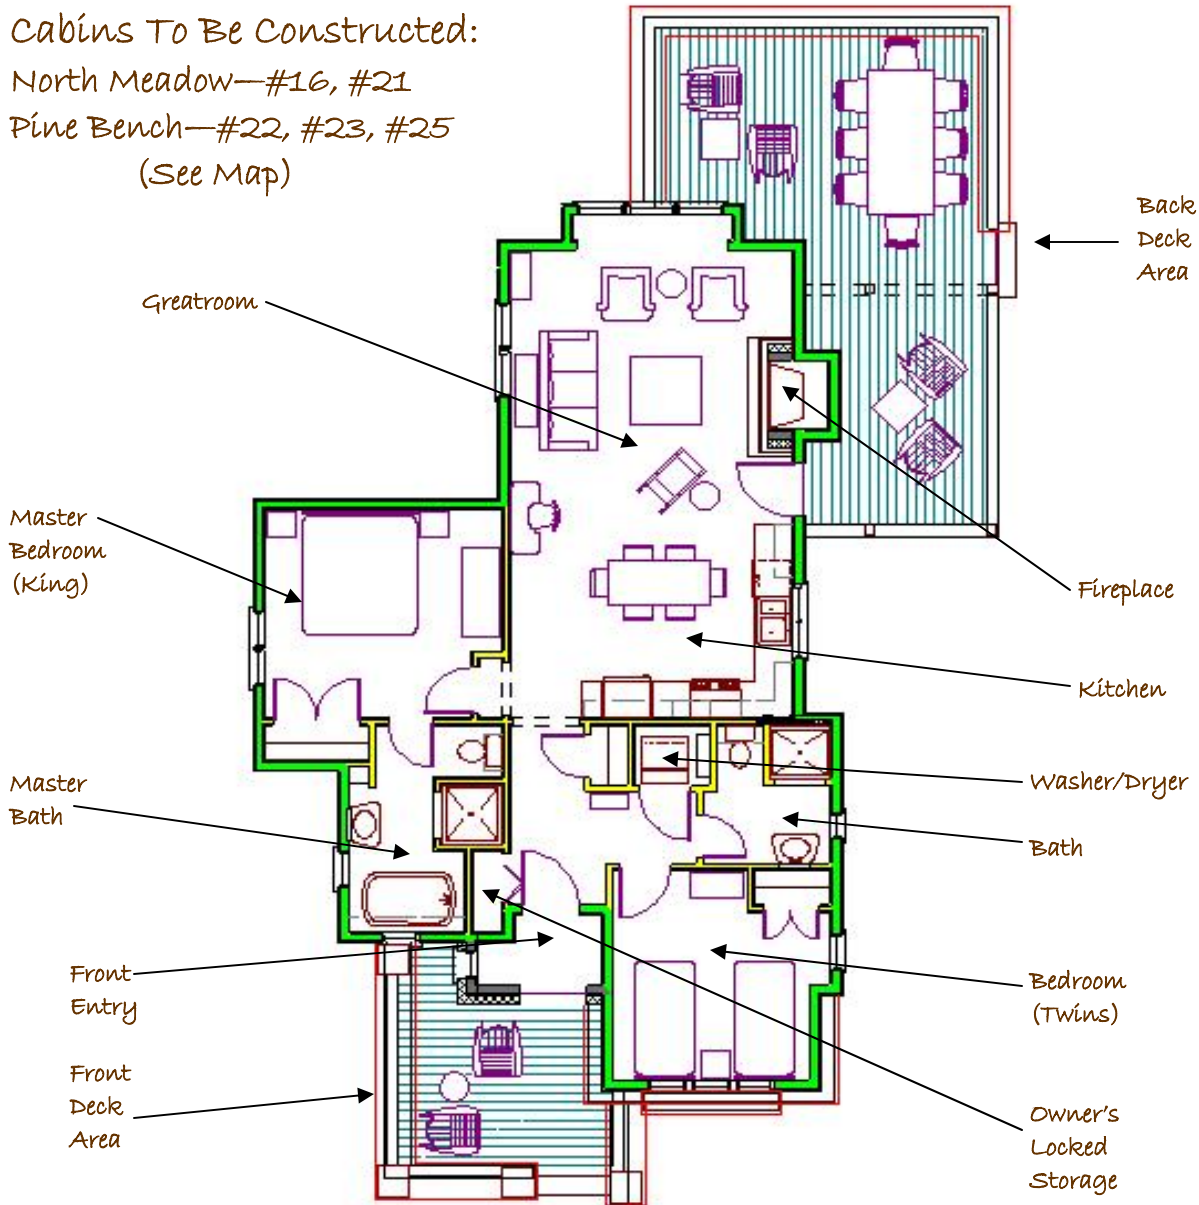

Two Bedroom Cabin Plan

Cabins To Be Constructed:

North Meadow—#16, #21

Pine Bench—#22, #23, #25

(See Map)

Cabin Features:

Cedar Decks
Wood Windows
Gas Cooktops
Stone/Gas Fireplace
Beautiful Furnishings

Fir Plank Floors
Knotty Pine Paneling
Farm Kitchen Sink
Tile Bathroom Floors & Showers
Period Antiques

Stone Exterior Accents
Stainless steel Appliances
Butcher Block Kitchen Countertops
Washer/Dryer
Locked Interior & Exterior Owner's Storage

Size of this style Cabin is approximately 1034 square feet.