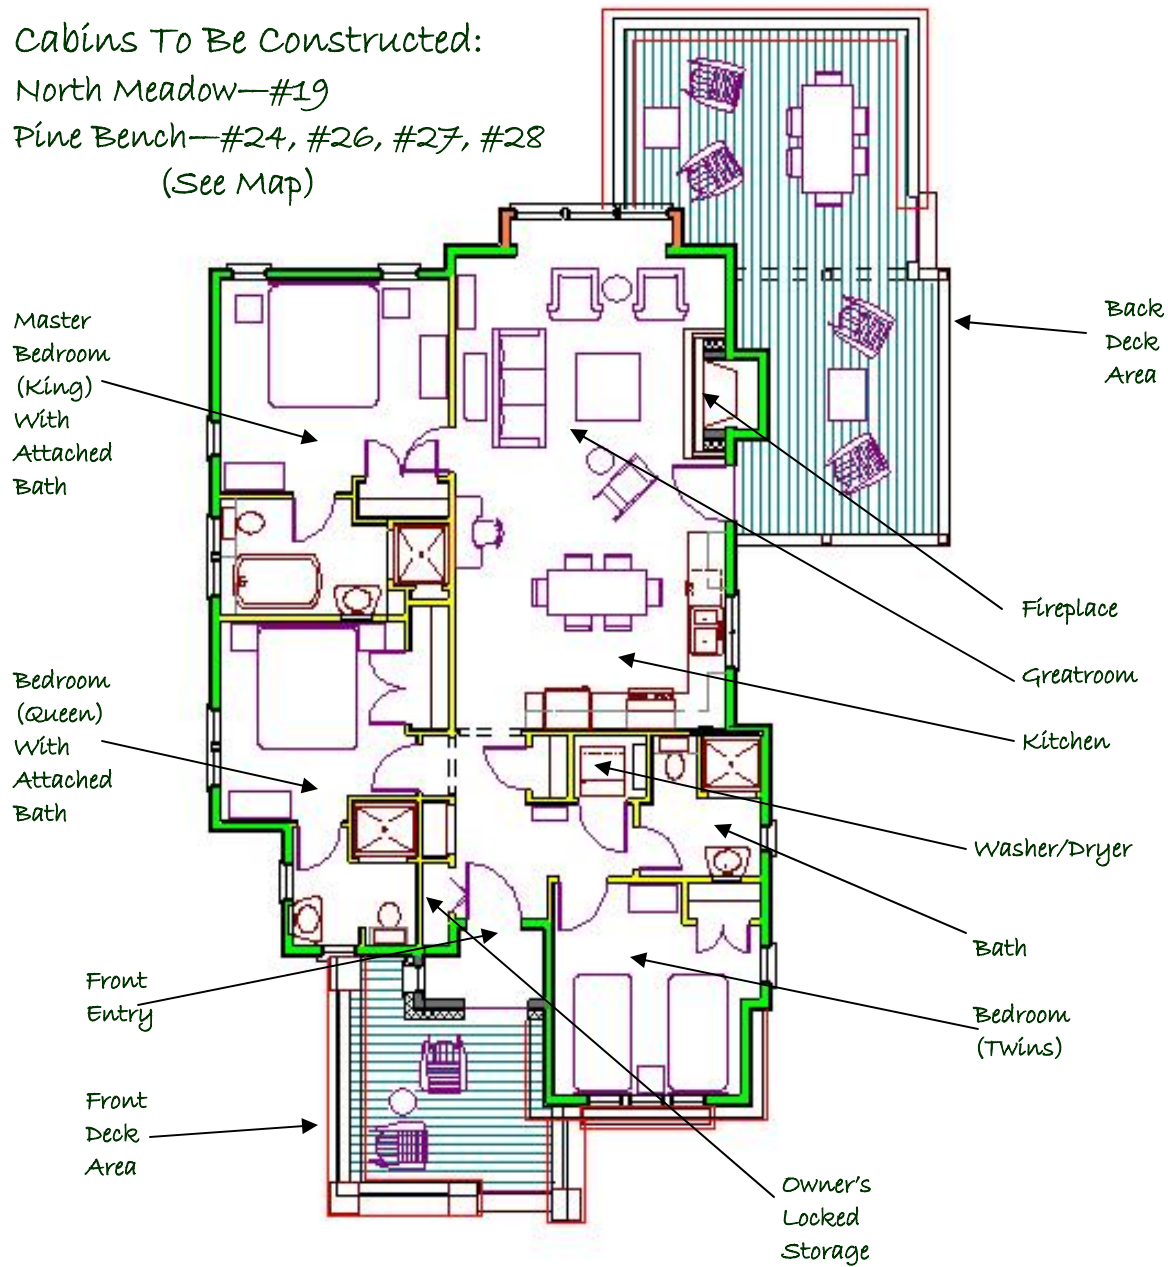

**LAKE
CREEK
LODGE**

Three Bedroom Cabin Plan

Cabins To Be Constructed:

North Meadow—#19

Pine Bench—#24, #26, #27, #28

(See Map)

Cabin Features:

Cedar Decks

Wood Windows

Gas Cooktops

Stone/Gas Fireplace

Beautiful Furnishings

Fir Plank Floors

Knotty Pine Paneling

Farm Kitchen Sink

Tile Bathroom Floors & Showers

Period Antiques

Stone Exterior Accents

Stainless steel Appliances

Butcher Block Kitchen Countertops

Washer/Dryer

Locked Interior & Exterior Owner's Storage

Size of this style cabin is approximately 1221 square feet.